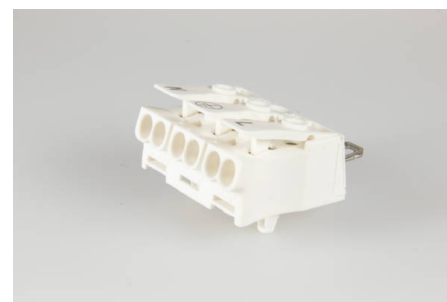

Screwless Connectors  
Luminaire Connectors

LK 980-01 RZ/ 3 SK BD N PE L

Order Info

reference number (ref. no.)	21881
PU	500
EAN	4028012100613

Type

Type	Terminal Block
connection type	push-in
number of poles	3 pole
colour	white
PE-terminal	SK

Electrical Data

rated voltage	450 V
rated current	24 A

Connection Data

cross-section rating	2.5 mm <sup>2</sup>
cross-section rating (UL)	20-14 AWG
clamping range internal	0.5 - 2.5 mm <sup>2</sup>
clamping range external	0.5 - 1.5 mm <sup>2</sup>
type of conductor internal	solid
type of conductor external	fine stranded, stranded, solid
stripping length	8.0 - 9.0 mm
fixing	short catch pin
clamping units per pole	2
pole marking	N ⊕ L
wall thickness	0.5 - 1.2 mm