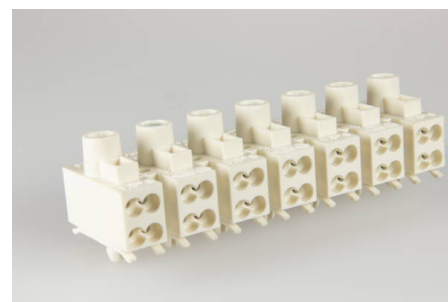

Screw-Screwless Connectors

900 Q RZ/ 7 DS

Order Info

reference number (ref. no.)	114307
PU	350
EAN	4028012138739

Type

Type	Terminal Block
connection type	screw plug-in
number of poles	7 pole
colour	white
wire protection	yes

Electrical Data

rated voltage	450 V
rated current	17.5 A

Connection Data

cross-section rating	1.5 / 2.5 mm ²
cross-section rating internal	1.5 mm ²
cross-section rating external	2.5 mm ²
cross-section rating (UL)	20-16 AWG
clamping range external	0.5 - 1.5 mm ²
type of conductor internal	solid
type of conductor external	fine stranded, stranded, solid
stripping length internal	7.0 - 7.5 mm
stripping length external	8.0 - 8.5 mm
fixing	short catch pin
clamping units per pole	4
contact screw assembly	0.8 x 4.0 / \cup 0.5 Nm
wall thickness	0.5 - 1.4 mm