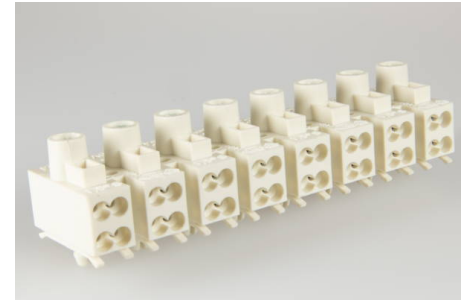

Screw-Screwless Connectors

900 Q RZ/ 8

Order Info

reference number (ref. no.)	114208
PU	350
EAN	4028012138654

Type

Type	Terminal Block
connection type	screw plug-in
number of poles	8 pole
colour	white

Electrical Data

rated voltage	450 V
rated current	17.5 A

Connection Data

cross-section rating	1.5 / 2.5 mm ²
cross-section rating internal	1.5 mm ²
cross-section rating external	2.5 mm ²
cross-section rating (UL)	20-16 AWG
clamping range external	0.5 - 1.5 mm ²
type of conductor internal	solid
type of conductor external	fine stranded, stranded, solid
stripping length internal	7.0 - 7.5 mm
stripping length external	8.0 - 8.5 mm
fixing	short catch pin
clamping units per pole	4
contact screw assembly	0.8 x 4.0 / \cup 0.5 Nm
wall thickness	0.5 - 1.4 mm