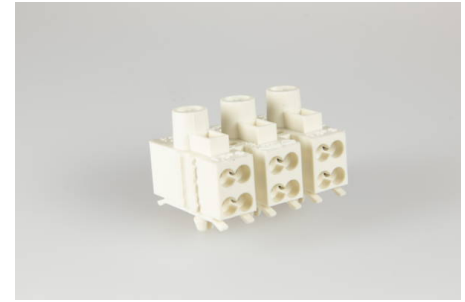

## Screw-Screwless Connectors

### 900 Q RZ/ 3

#### Type

Type	Terminal Block
connection type	screw plug-in
number of poles	3 pole
colour	white

#### Connection Data

cross-section rating	1.5 / 2.5 mm <sup>2</sup>
cross-section rating internal	1.5 mm <sup>2</sup>
cross-section rating external	2.5 mm <sup>2</sup>
cross-section rating (UL)	20-16 AWG
clamping range external	0.5 - 1.5 mm <sup>2</sup>
type of conductor internal	solid
type of conductor external	fine stranded, stranded, solid
stripping length internal	7.0 - 7.5 mm
stripping length external	8.0 - 8.5 mm
fixing	short catch pin
clamping units per pole	4
contact screw assembly	0.8 x 4.0 / ⌀ 0.5 Nm
wall thickness	0.5 - 1.4 mm